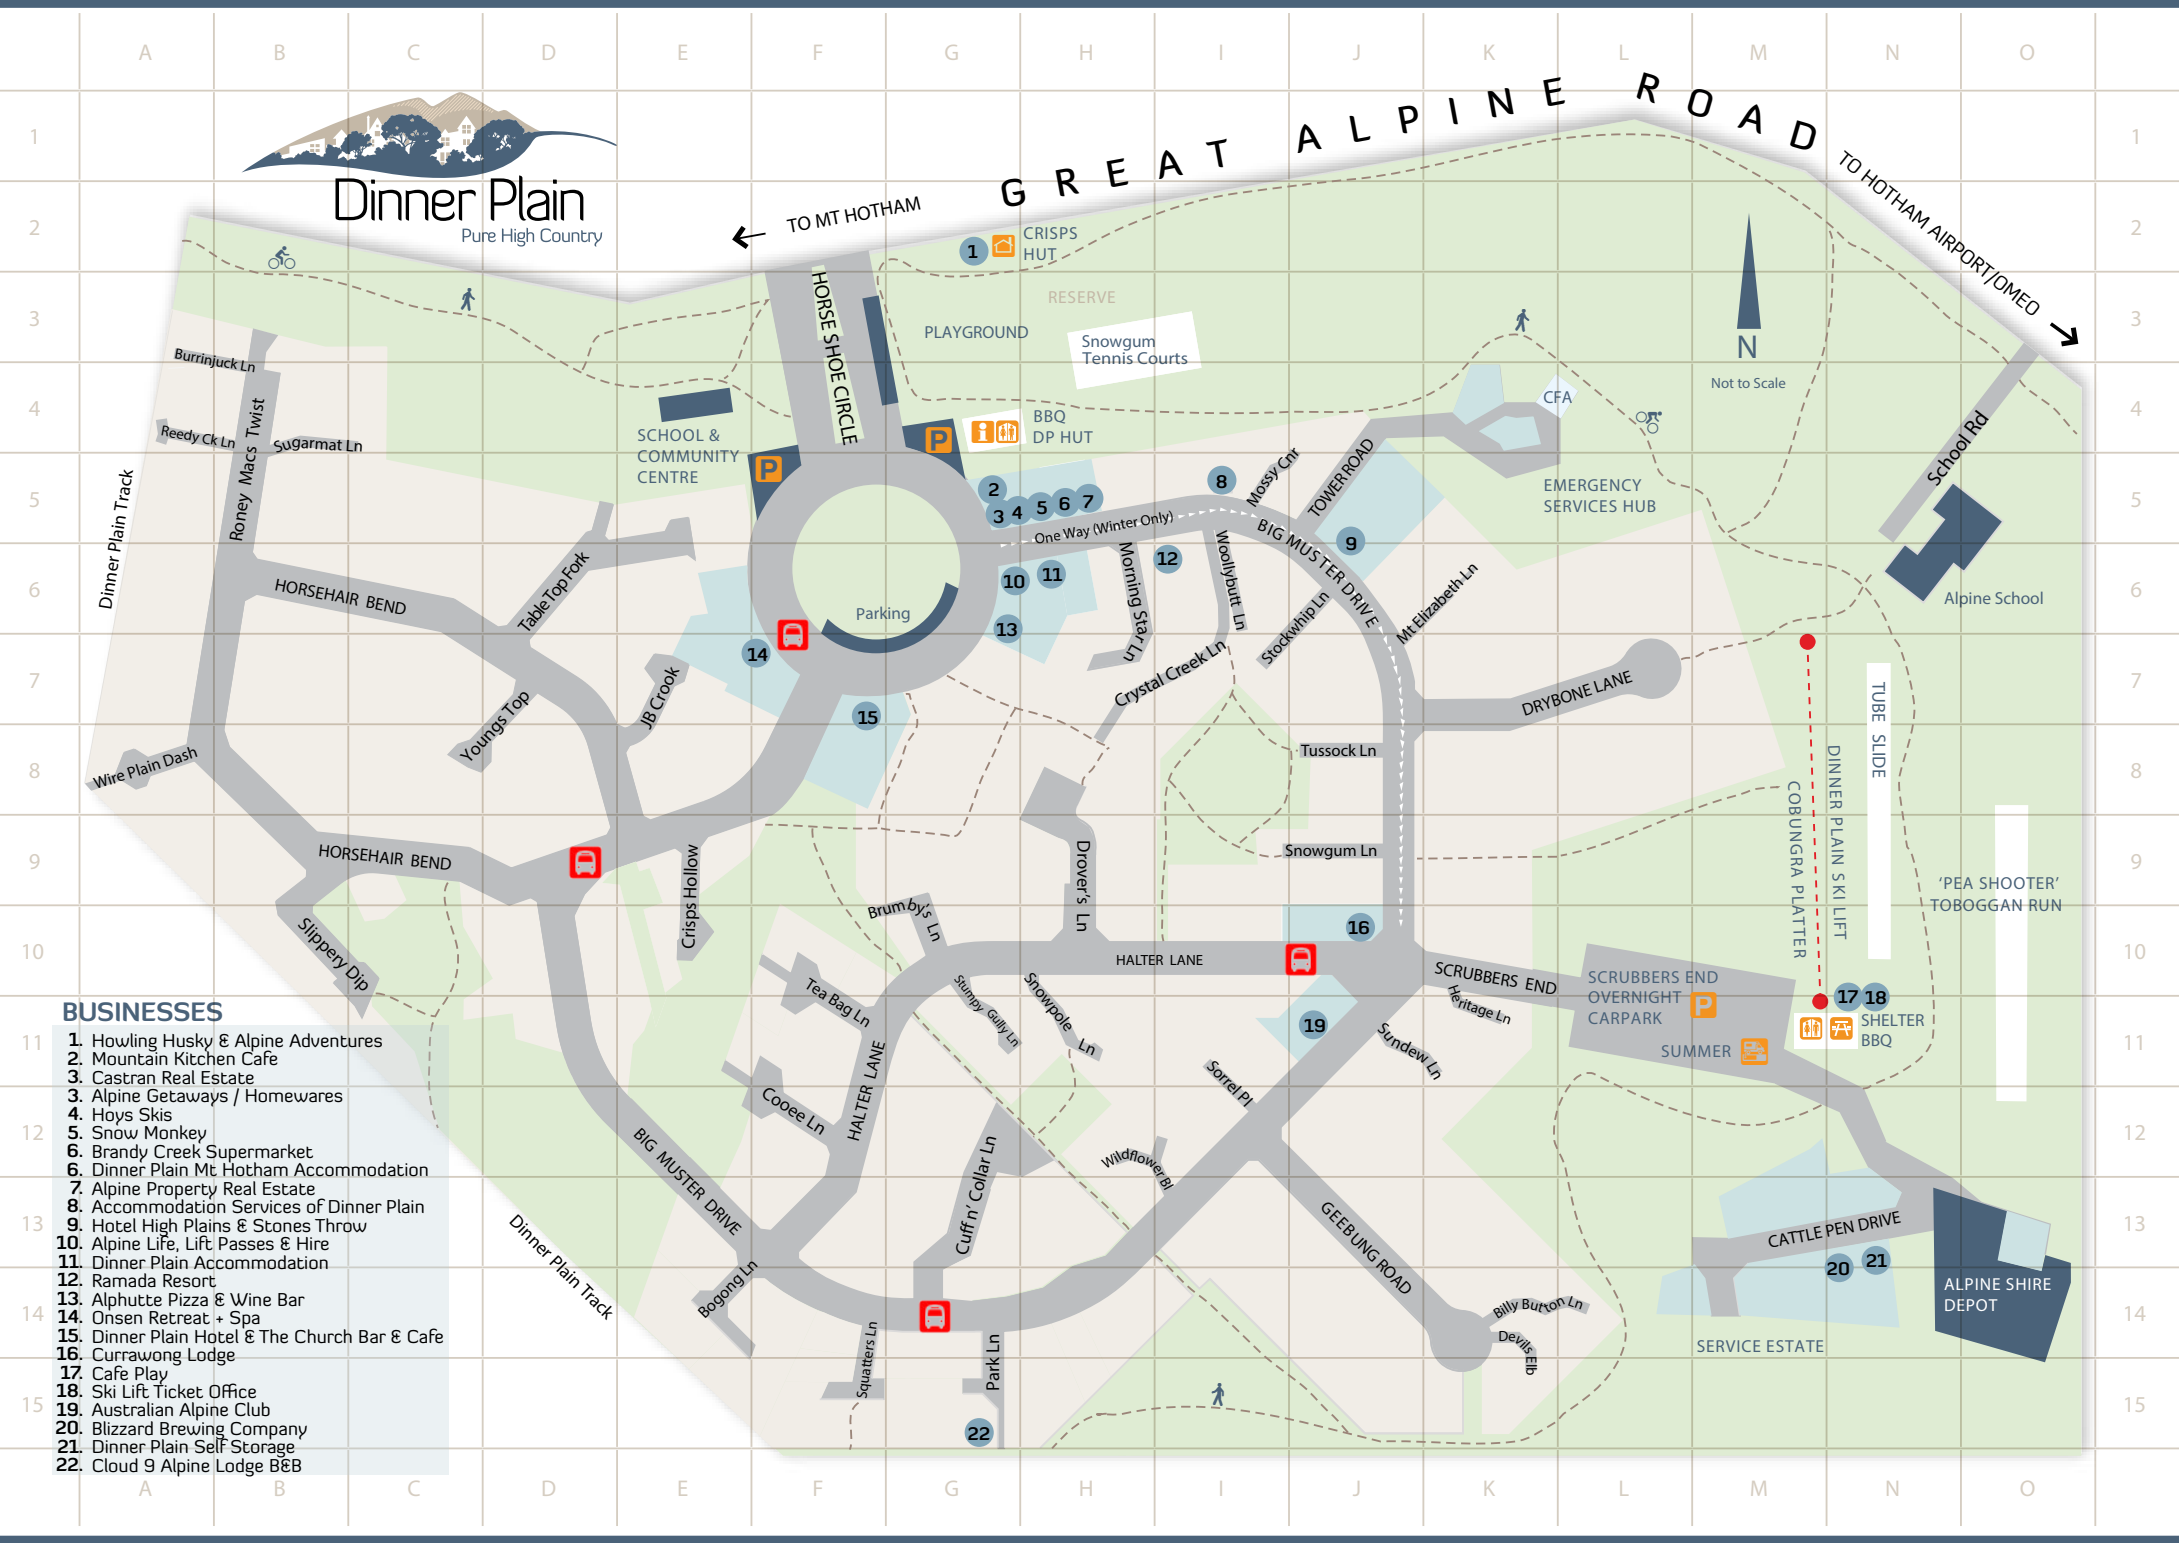

GREAT ALPINE ROAD

TO MT HOTHAM

TO HOTHAM AIRPORT/OMED

BUSINESSES

- 1. Howling Husky & Alpine Adventures
- 2. Mountain Kitchen Cafe
- 3. Castran Real Estate
- 3. Alpine Getaways / Homewares
- 4. Hoys Skis
- 5. Snow Monkey
- 6. Brandy Creek Supermarket
- 6. Dinner Plain Mt Hotham Accommodation
- 7. Alpine Property Real Estate
- 8. Accommodation Services of Dinner Plain
- 9. Hotel High Plains & Stones Throw
- 10. Alpine Life, Lift, Passes & Hire
- 11. Dinner Plain Accommodation
- 12. Ramada Resort
- 13. Alphutte Pizza & Wine Bar
- 14. Onsen Retreat + Spa
- 15. Dinner Plain Hotel & The Church Bar & Cafe
- 16. Currawong Lodge
- 17. Cafe Play
- 18. Ski Lift Ticket Office
- 19. Australian Alpine Club
- 20. Blizzard Brewing Company
- 21. Dinner Plain Self Storage
- 22. Cloud 9 Alpine Lodge B&B