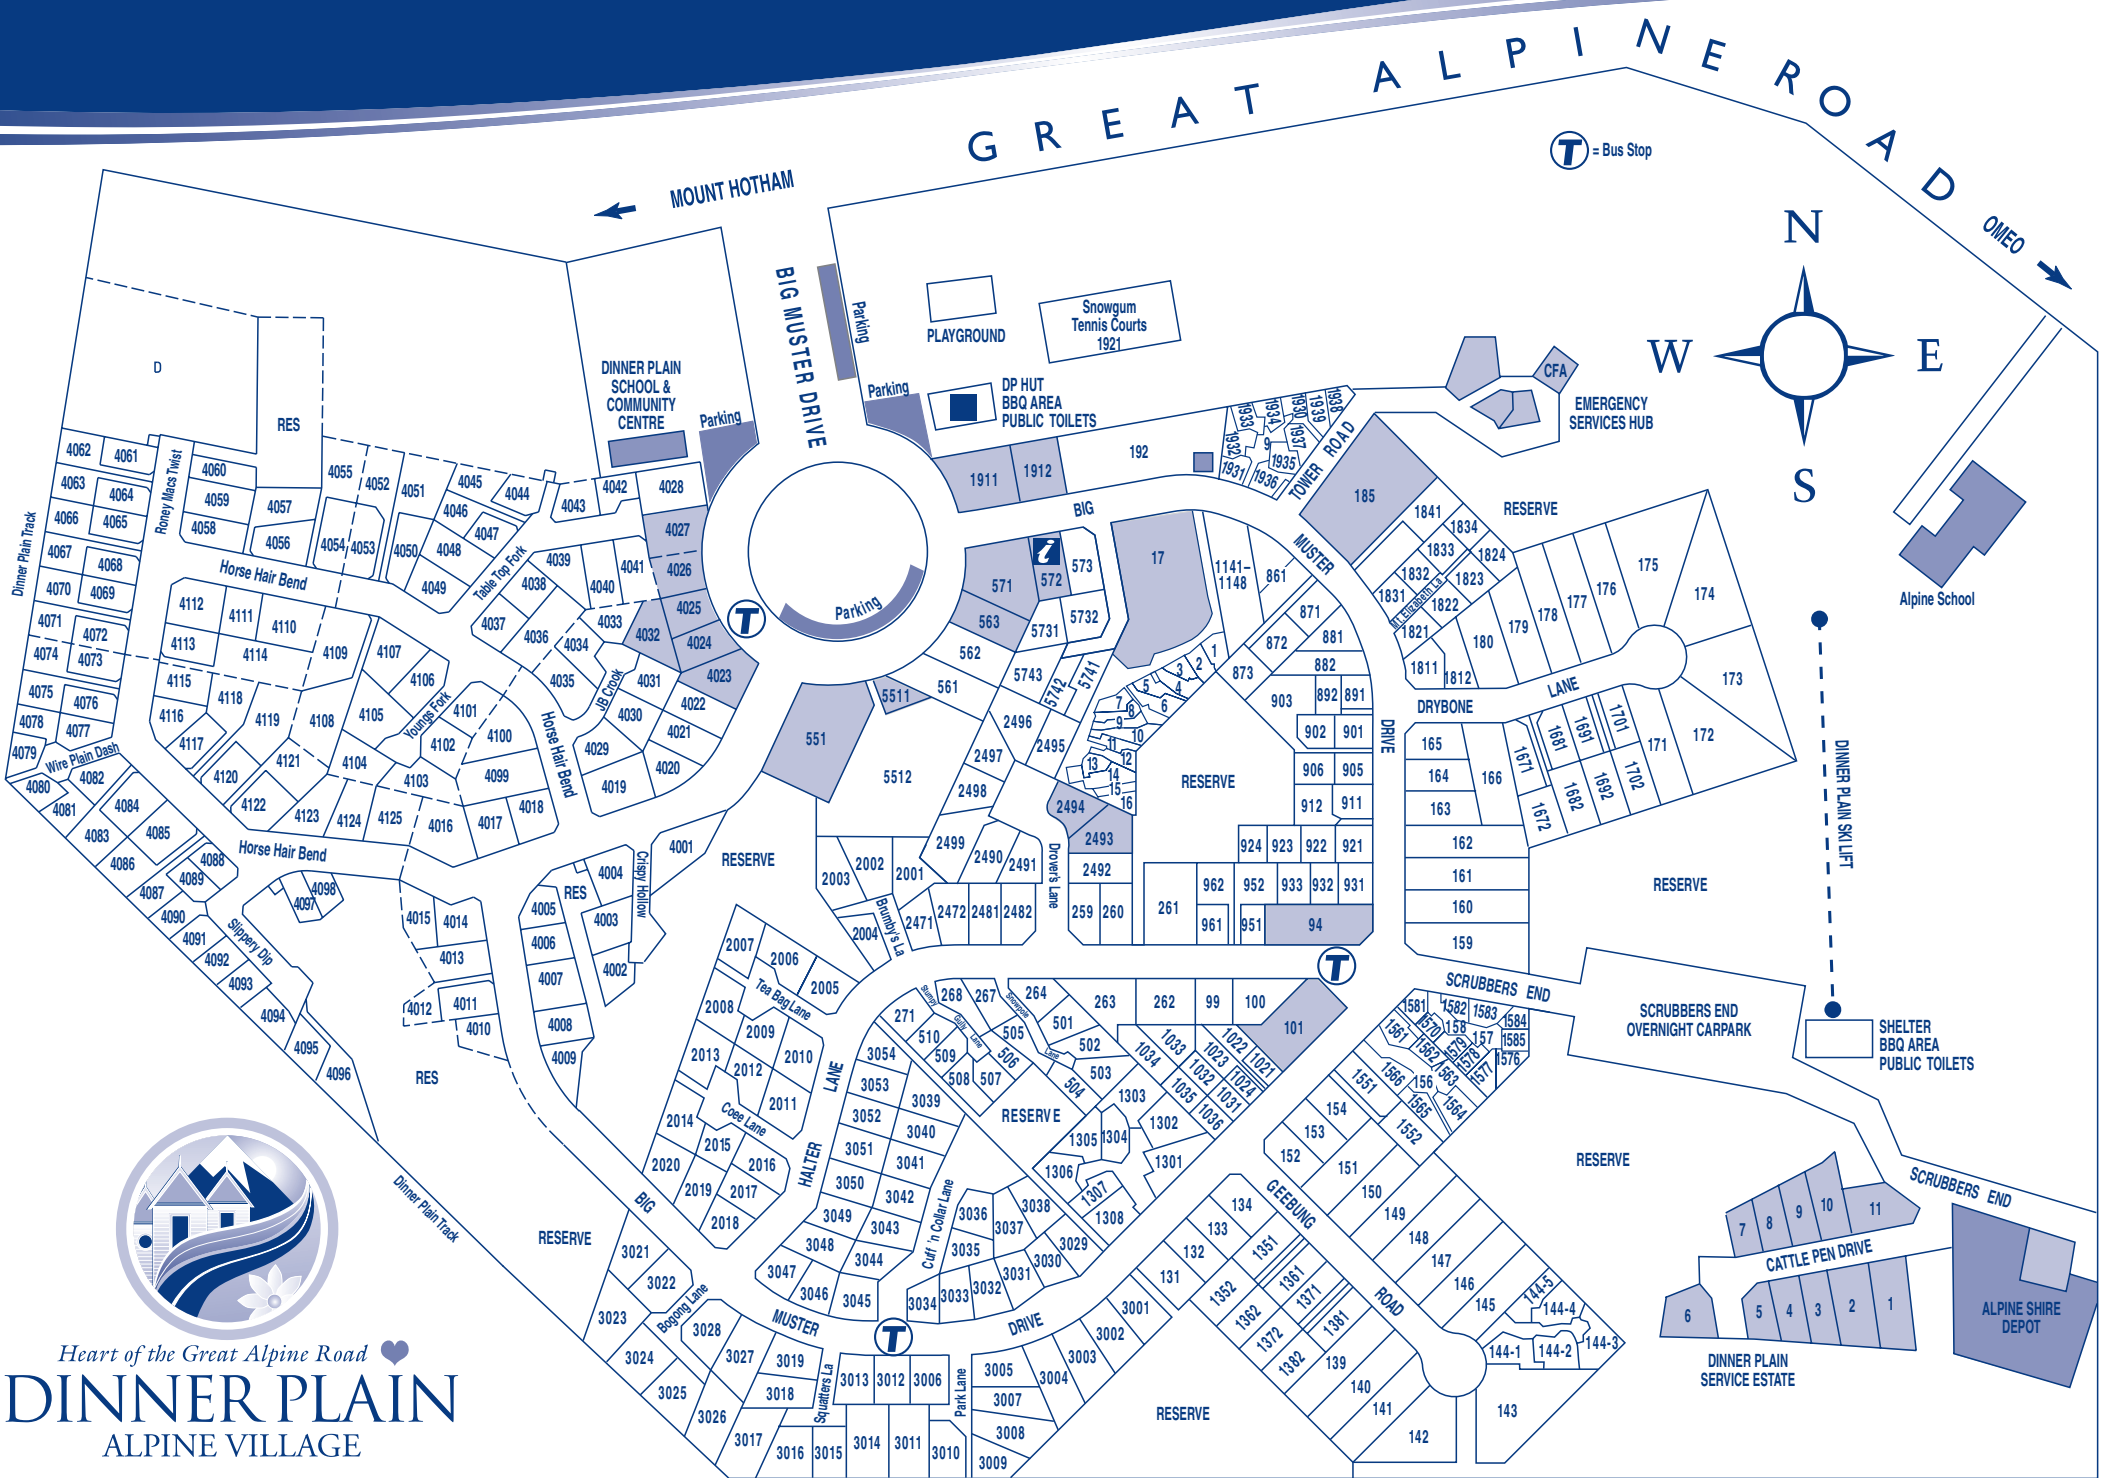

DINNER PLAIN ALPINE VILLAGE MAP

Heart of the Great Alpine Road

DINNER PLAIN
ALPINE VILLAGE

PROPERTY	MAP REF	PROPERTY	MAP REF	PROPERTY	MAP REF	PROPERTY	MAP REF	PROPERTY	MAP REF
360°	3015	Camelot	3026	Dinner Plain Visitor Information Centre	572	Highlander	2496	Pindari Homestead	903
Abbey Lodge	1024	Caribou	2490	Double Black	1308	High Plains Drifter	3022	Pinnacle Ski Hire	571
Achnacarry	922	Cascade	3002	Double Bridges	1682	Hoff's Hut	2005	Piz Gloria	3014
Accommodation at Dinner Plain	185	Castran Real Estate	1911	Dragonfly	3019	Hoys Ski Hire	551	Polo Club	151
Accommodation Services of Dinner Plain	192	Castran Corner Apartments	1911	Drops on the Rocks	Apt 1	Ironbark	132	Powderkeg	2011
Adventures with Altitude	551	Bear's Den	Apt 2	DP Central	4023	Jagungal	1691	Quokka	3042
Alpenglow	4047	Amoy	Apt 3	Eacottage	3009	Jasandre	172	Rabbit Trap	4079
Alpine Edge	4077	Chamonix	179	Eagle Rock	180	Jodare	149	Razorback	1832
Alpine Interlude	507	Champagne	572	Everlasting	1303	Kimberley Apartments	263	Recovery Room	510
Alpine Retreat	1561	Chilled Out	1563	Fairhaven	3040	King	174	Redbank	1301
Alpine Star	1305	Chinook	260	Faraway	1702	Kokanee	503	Rivendell	146
Alpine View	3003	Cilantro	1911	Feathertop	1021	Kumoninn	5732	Rundells Alpine Lodge	17
Altitude	3030	Cloudbreak	3024	Flake Out	2020	Kunama	160	Rusty Pod	1372
Amber Lodge	911	Club Calhaem	1032	Fort King	259	Larataga	2004	Seadog	892
Andelain	3037	Coho	2499	Freedom	2020	Last Run	4027	Shady Creek	1681
Arapaho	2492	Colorado	3052	Frosty	961	Lillahem	267	Shaley House	921
Arosa	1811	Come by Chance	1551	Gifford	2482	Logan Lodge	173	Sharpys	131
Aspen	1033	Crep de Mont	5741	Gimme Shelter	2498	Long Squaw/Short Squaw	2007	Sheilig	172
Australian Alpine Club	101	Croajingalong	1371	Glacier	1823	Maddison	952	Shiver	3036
Bagel	154	Crysal Creek Chalets	17-0	Glencoe	2495	Mamba	872	Singaroo	932
Banjoes	1306	Batty's	17-15	Gotham	139	Mandala	3027	Skibird	4076
Barcoo	2014	Blairs	17-10	Haybarn & Hayshack	3006	Maunga Lodge	3018	Slippery Pinch	165
Bark Sheds	1382	Bogong Jack	17-6	Hayhills	262	Mayford	2481	Sliprails	1834
Beinn Breagh	163	Dibbins	17-7	Hayloft	3012	McKinley	2494	Slipstream	3025
Belle Plagne	5731	Faithful's	17-13	Hayshed	3012	Michael's	2493	Smoko	1381
Belltrees	147	Fitzgeralds	17-12	Heatherlea	166	Milky Way	3047	Snogil	1821
Bidgee Widgee	1302	Howmans	17-11	Heritage Chalets	157&158	Mindolluin	3039	Snokomo	931
Big Muster Apartments	562	Huggin's	17-14	Bilby	1582	Miri Miri	2016	Snow Bunny	1352
1. Snowy River		Kelly's	17-8	Birregun	1579	Misty Gums	509	Snow Daisy	1304
2. Brumby		Lawler's	17-9	Coch-y-Bondu	1577	Moguls	906	Snowdrop Lodge	1023
3. Ringer		McNamara's	17-3	Coolong	1578	Molony's Pizza & Bar	563	Snowed Inn	1566
4. Silver Spur		Ropers	17-12	La Bomba	1585	Monashee	3002	Snowed Inn Too	1566
Billabong	4005	Tawonga	17-5	La Fontaine	1583	Moonglo	176	Snow Goose	1362
Billy Button	144-4	Wallaces	17-1	Mountain View	1576	Moose's	1564	Snowgum Apartments	192
Birrigun Cottage	924	Westons	17-1	Num Ti Jah	1581	Moose Lodge	4035	Snowdragon	902
Birubi	268	Youngs	17-16	Snow at Last	1570	Mopoke	3011	Snowmass	3007
Blue Bell	144-1	Crystal Brook Lodge	1361	The Cubby	1584	Mountain Design	3010	Snowwind	881
Blue Mist	3032	Cuff-n-Collar Stables	140	High 'bernation Haus	1562	Mountain House	99	Spindrift & Loft	164
Blue Sky	2006	Currawong Lodge	94	High Knob	882	Mountain Mist	905	Square Bear	2010
Boat House	1671	Davenport	5742	High 'n' Dry	148	Mt Elizabeth	1831	Squatters Rest Apartments	573
Bodie	3046	Deep Powder	1565	High Plains Lodge	185	Mulloky Creek	1672	1. Squatters Rest	
Braigh	2497	Dickens Real Estate	5511	Highseasons (1 & 2)	5743	Myabi	4023	2. Riding High	
Brandy Creek Café & Supermarket	1912	Dinner Plain Central Reservations	572	High Plains Cabins	193	My 3 Boys	4091	3. Kimberly Lodge	
Breck	2020	Dinner Plain Hotel	551	Bindi	1936	New Hotham Real Estate	4023	4. Drovers Rest	
Brindabella	271	Dinner Plain Medical Centre	2494	Bogong	1931	Nutmeg	951	Steve's	1841
Brumby's	2491	Dinner Plain Service Estate		Bright	1934	On the Edge	3023	Strath-Devon	4083
Buckleys	3034	Dinner Plain Self Storage	1	Chunk a Cheese	1938	Onsen Retreat and Spa	4023	Symbar	159
Bullumwaal	153	Van Heek Builders	2	Cuddle Pie	1939	Oriole	150	Table Top Down	141
Bundara	3004	TJ Chick Builders	6	Diamantina	1937	Panorama	3001	Telluride	1701
Burrinjuck	3054			Dibbins	1930	Paramo	171	The Cottage	923
				Pinnacle	1932	Parsonage	1824	The Last Run	4027
				Snugglepot	1933	Peak a Boo	3005	The Left Ski	3033
				Tambo	1935	Pie in the Sky	3008	The Retreat at Michaels	2493
								Yurgies	161